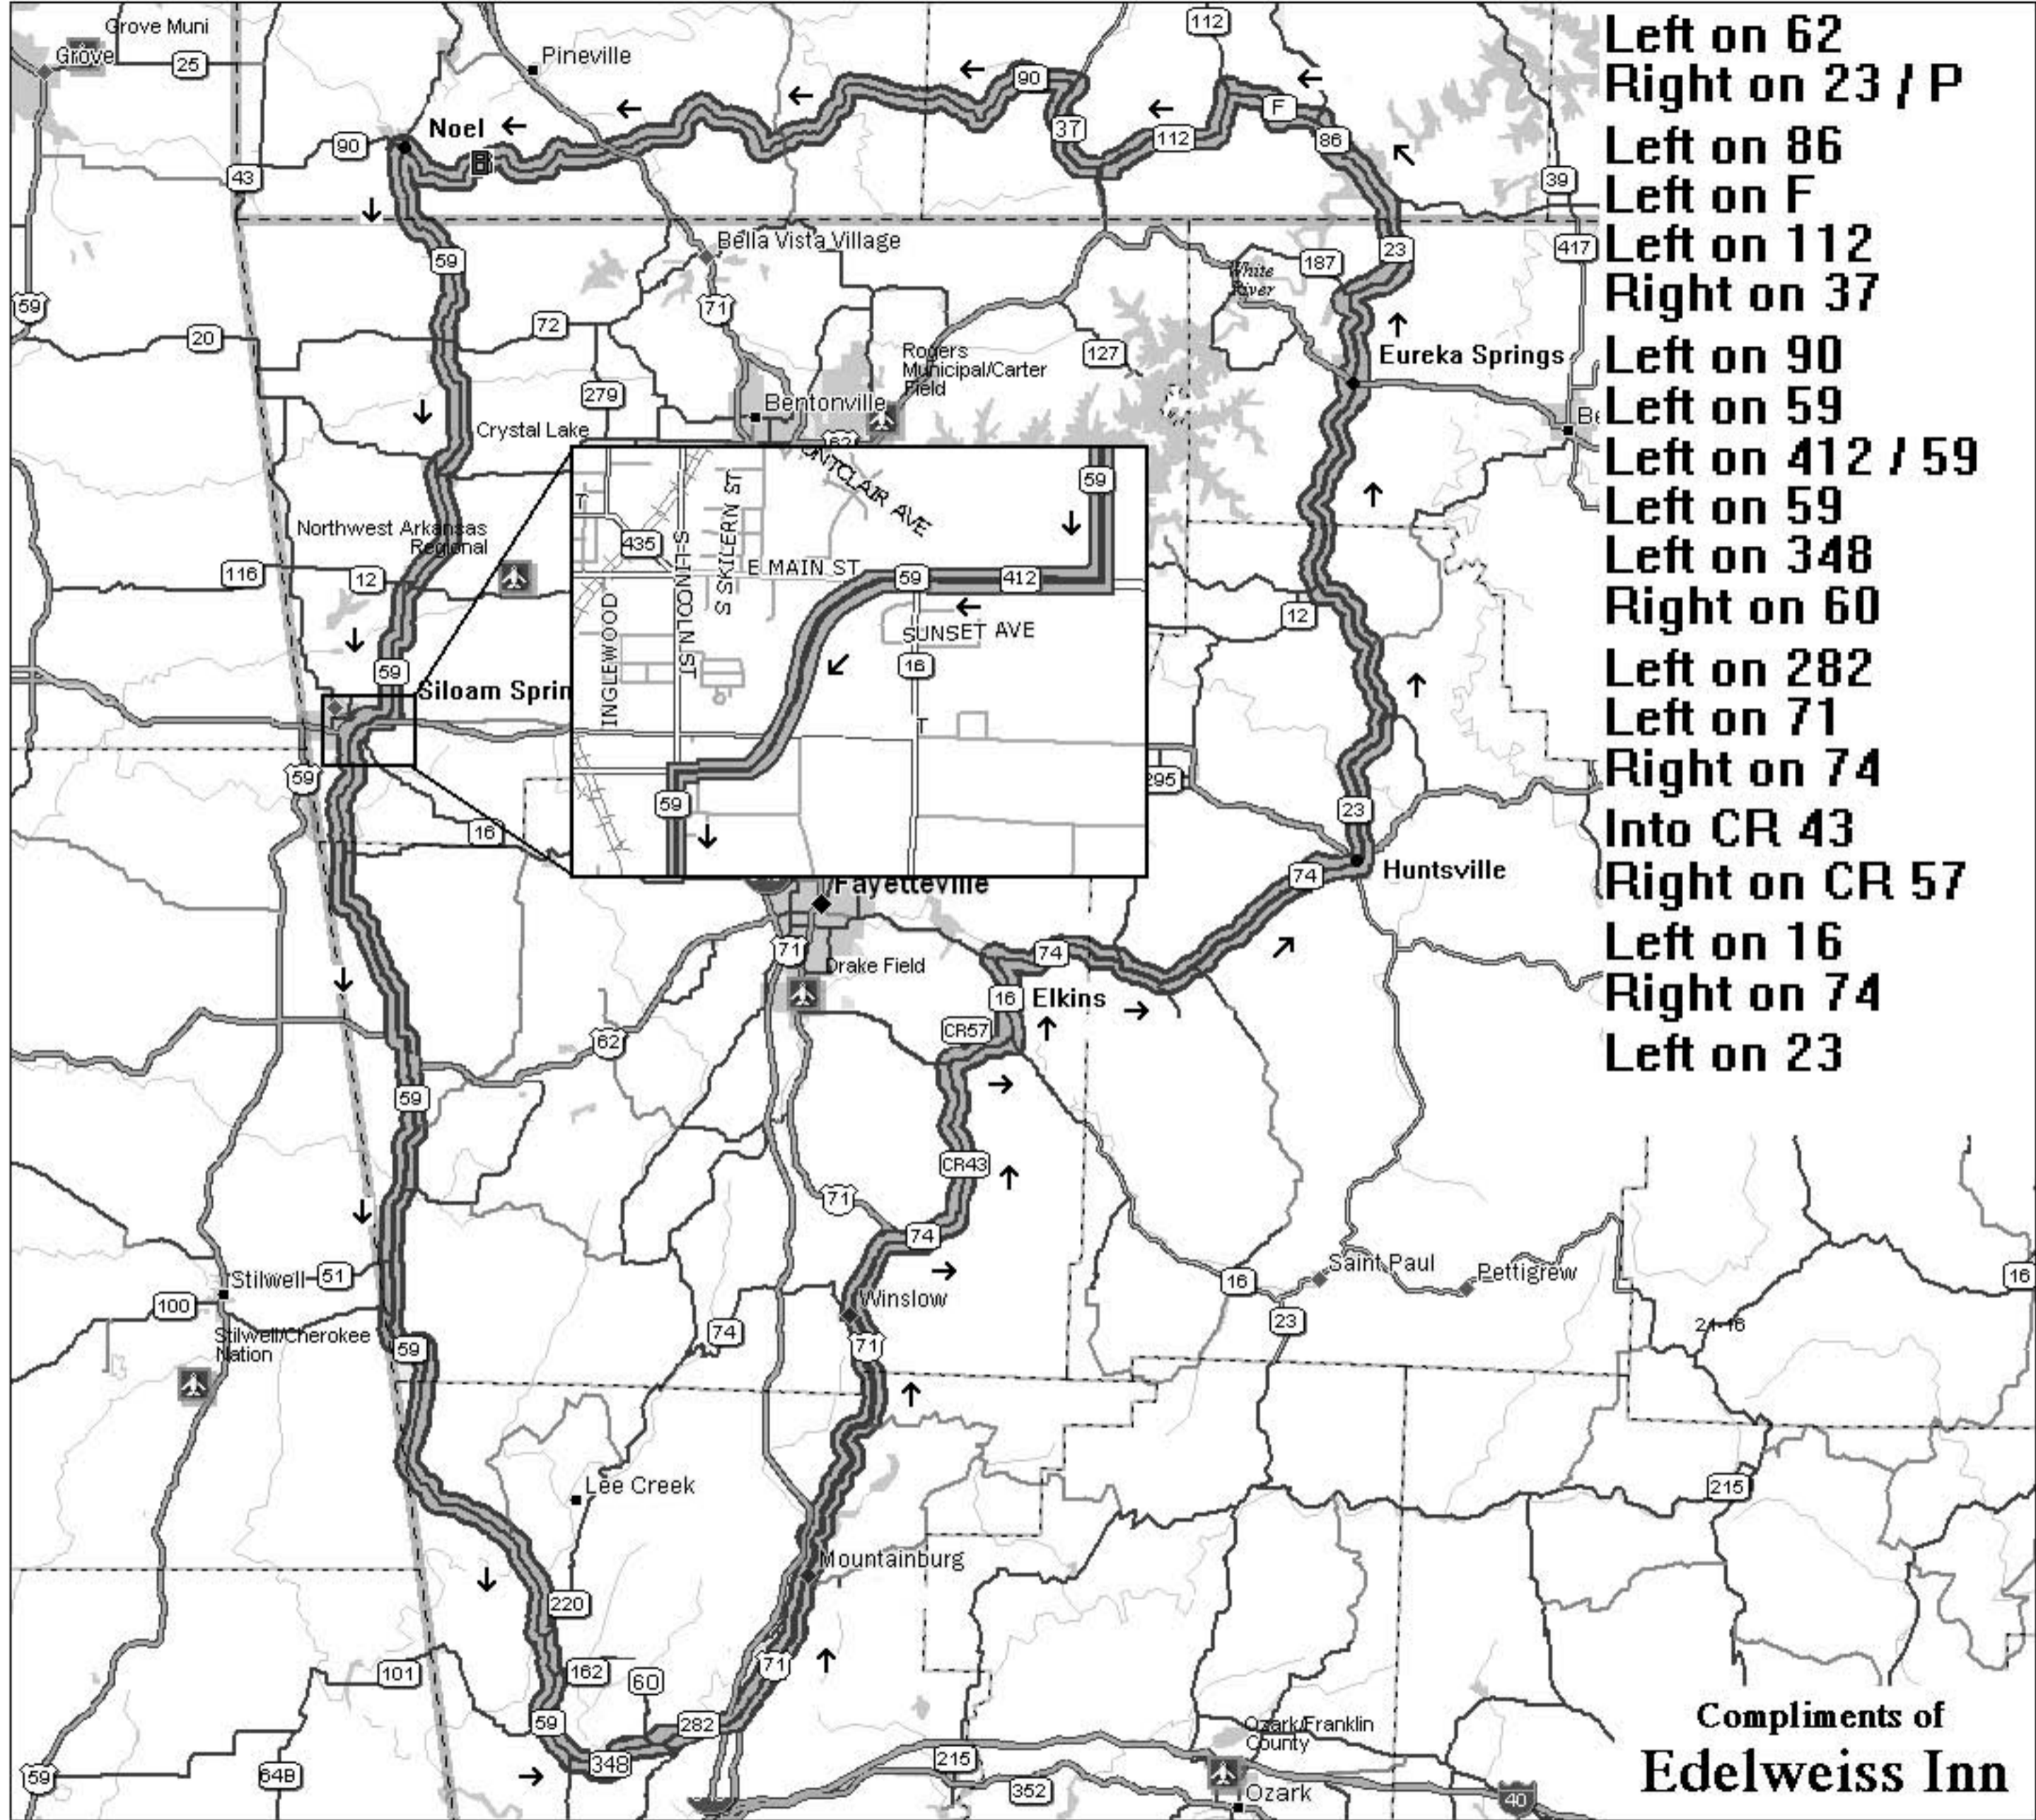

# Route 3 235 Miles 7 hrs. 15 min.

- Left on 62
- Right on 23 / P
- Left on 86
- Left on F
- Left on 112
- Right on 37
- Left on 90
- Left on 59
- Left on 412 / 59
- Left on 59
- Left on 348
- Right on 60
- Left on 282
- Left on 71
- Right on 74
- Into CR 43
- Right on CR 57
- Left on 16
- Right on 74
- Left on 23