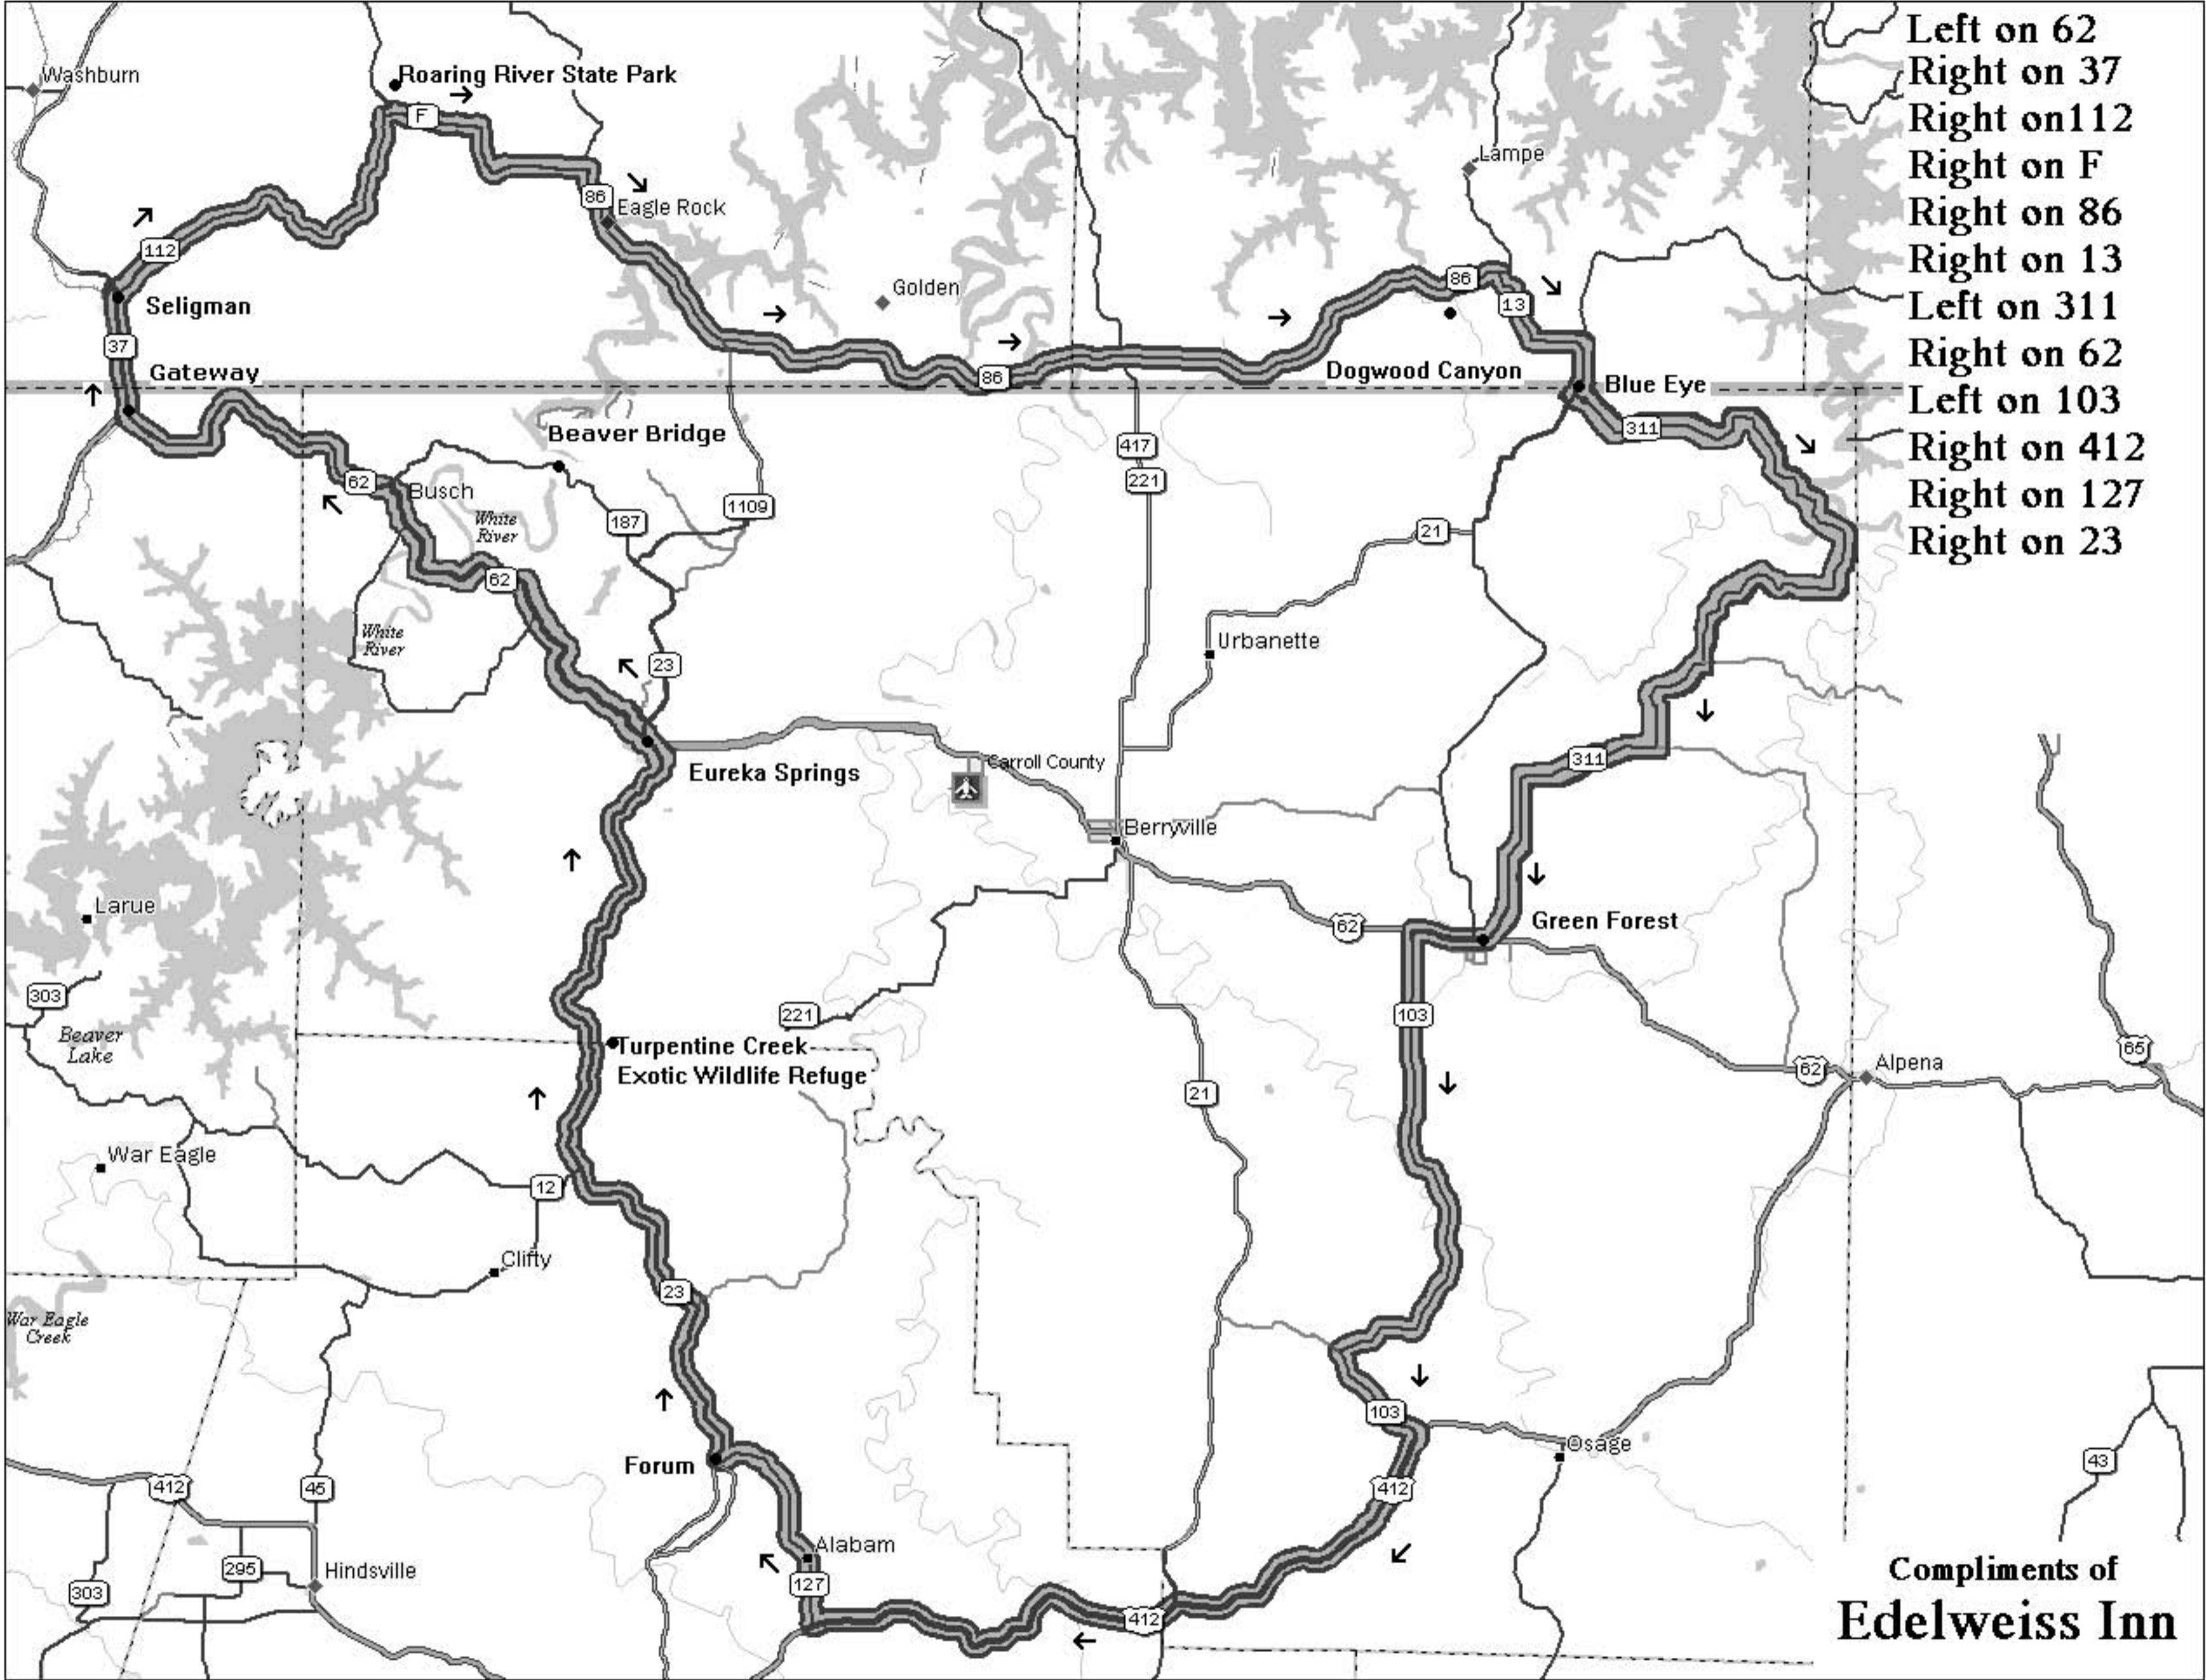

Route 5 142 Miles 3 hrs. 50 min.

- Left on 62
- Right on 37
- Right on 112
- Right on F
- Right on 86
- Right on 13
- Left on 311
- Right on 62
- Left on 103
- Right on 412
- Right on 127
- Right on 23